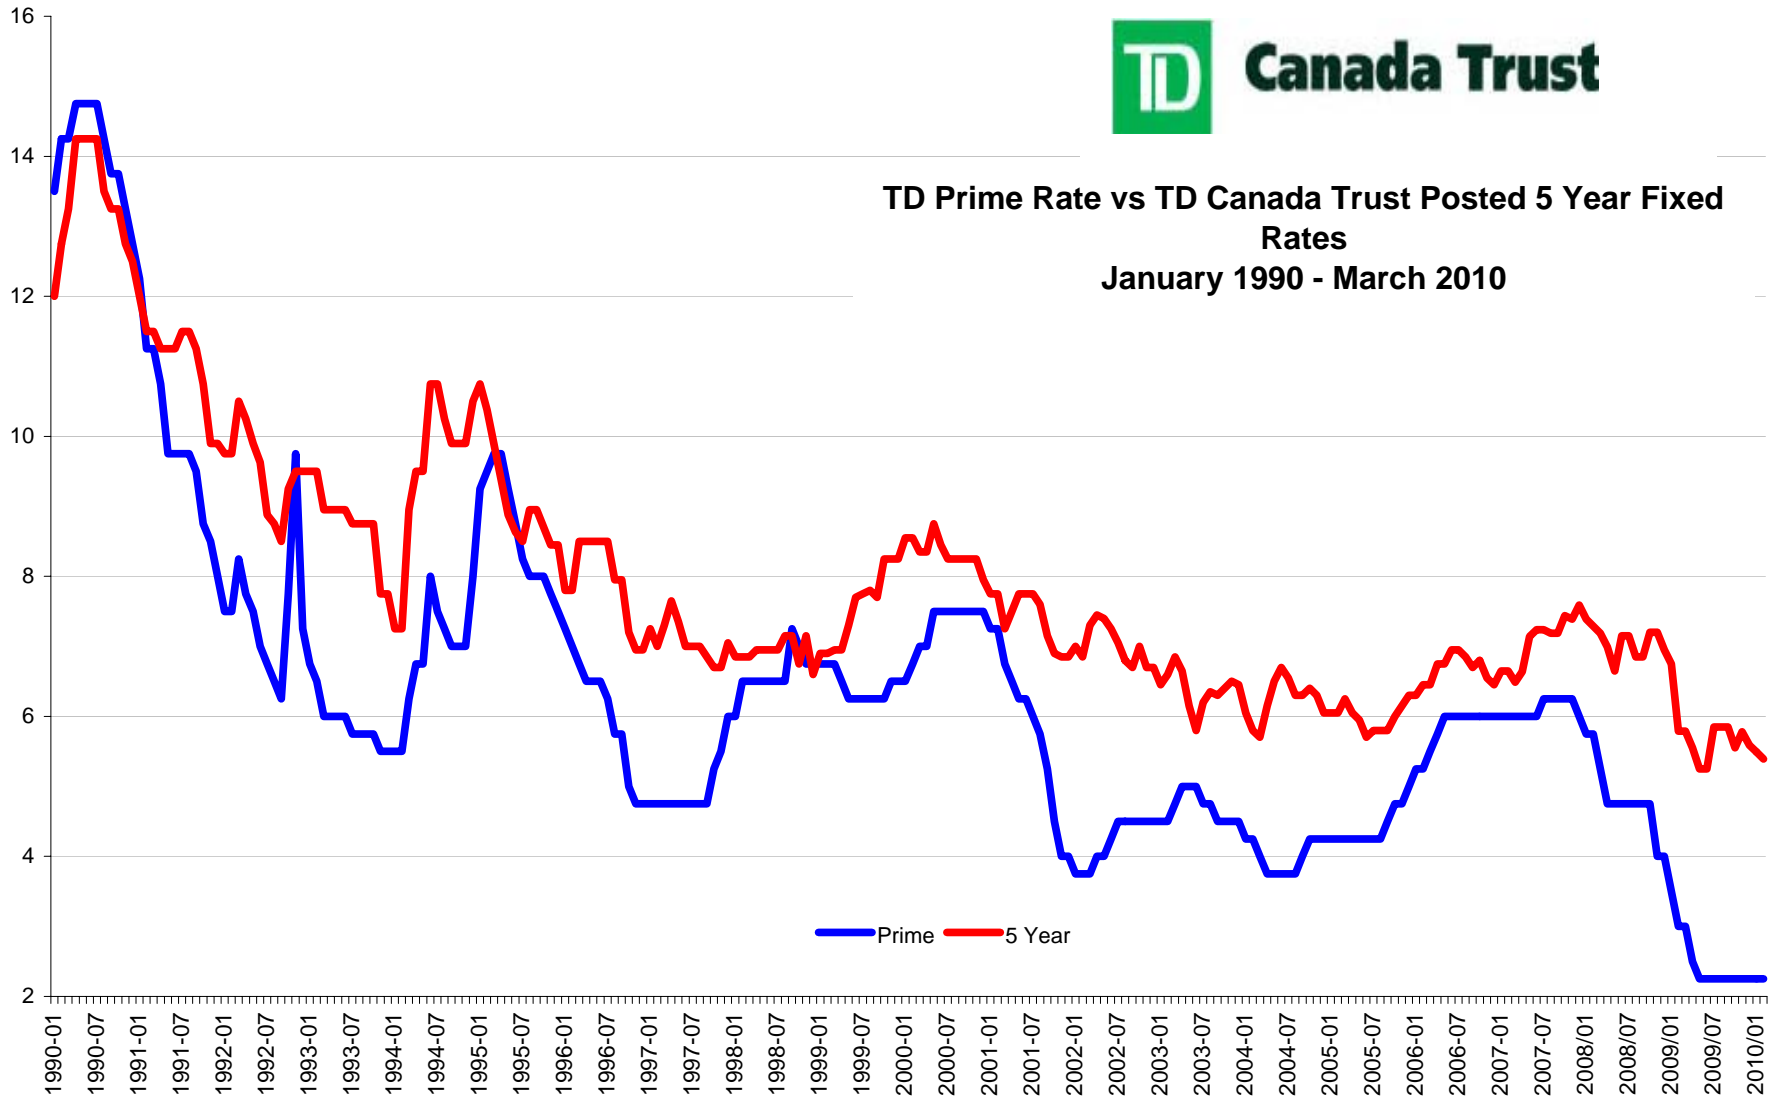

TD Prime Rate vs TD Canada Trust Posted 5 Year Fixed Rates January 1990 - March 2010

Chart is for informational purposes only.
Historic data should not be used to predict future mortgage rates.